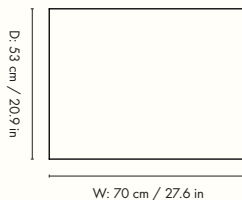

Measurements