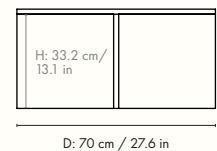

Measurements