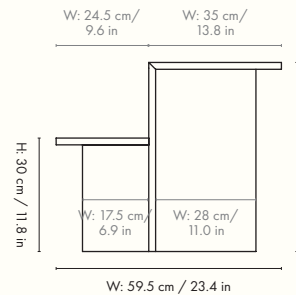

1104268310
Travertine

Information

Size: H: 35 x W: 133 x D: 70 cm /
H: 13.8 x W: 52.4 x D: 27.6 in
Material: Travertine
Care: Wipe with a damp cloth
Attention: Travertine is a natural material,
variations may occur
Country of origin: Portugal
Net weight: 75 kg
Packsizes: 1

1005362762
Travertine

1104267696
Dark Brown Travertine

Information

Size: H: 35 x W: 100 x D: 55 cm /
H: 13.8 x W: 39.4 x D: 21.7 in
Material: Travertine
Info: Registered design
Care: Wipe with a damp cloth
Attention: Travertine is a natural material,
variations may occur
Country of origin: Portugal
Net weight: 50 kg
Packsize: 1

1005342762
Travertine

1104267698
Dark Brown Travertine

100187651
Acrylic Stone

Information

Size: H: 50 x W: 59.5 x D: 35 cm /
H: 19.7 x W: 23.4 x D: 13.8 in
Material: Travertine and Acrylic stone
Info: Registered design
Care: Wipe with a damp cloth
Attention: Travertine is a natural material, variations may occur
Country of origin: Portugal (Travertine) and China (Acrylic stone)
Net weight: 16 kg
Packsize: 1

Measurements

Space to feel comfortably you