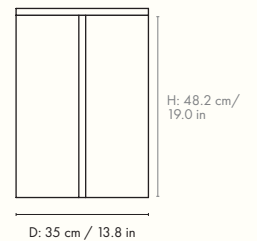

1104268310
Travertine

Information

Size: H: 35 x W: 133 x D: 70 cm /
H: 13.8 x W: 52.4 x D: 27.6 in
Material: Travertine
Care: Wipe with a damp cloth
Attention: Travertine is a natural material,
variations may occur
Country of origin: Portugal
Net weight: 75 kg
Packsizes: 1

1005362762
Travertine

1104267696
Dark Brown Travertine

Information

Size: H: 35 x W: 100 x D: 55 cm /
H: 13.8 x W: 39.4 x D: 21.7 in
Material: Travertine
Info: Registered design
Care: Wipe with a damp cloth
Attention: Travertine is a natural material,
variations may occur
Country of origin: Portugal
Net weight: 50 kg
Packsize: 1

1005342762
Travertine

1104267698
Dark Brown Travertine

100187651
Acrylic Stone

Information

Size: H: 50 x W: 59.5 x D: 35 cm /
H: 19.7 x W: 23.4 x D: 13.8 in
Material: Travertine and Acrylic stone
Info: Registered design
Care: Wipe with a damp cloth
Attention: Travertine is a natural material, variations may occur
Country of origin: Portugal (Travertine) and China (Acrylic stone)
Net weight: 16 kg
Packsize: 1

Measurements

Space to feel comfortably you