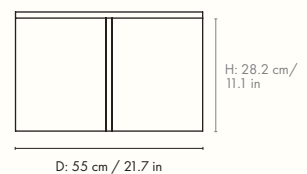

Measurements