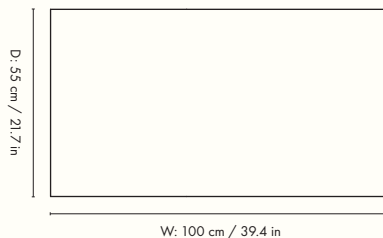

Measurements