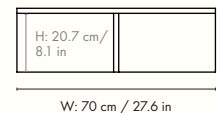

Measurements