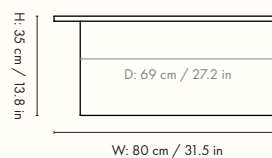

Measurements