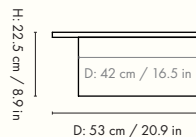

Measurements