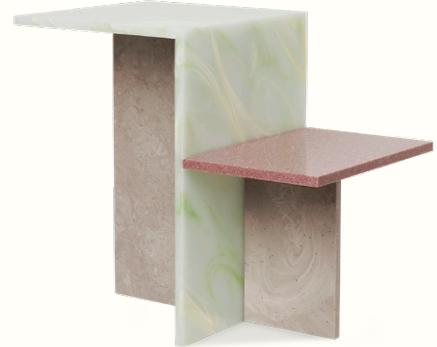

100187651
Acrylic Stone