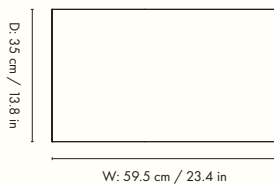

Measurements