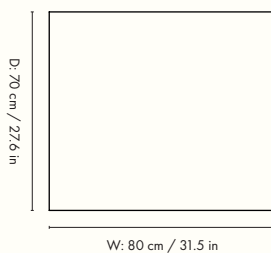

Measurements