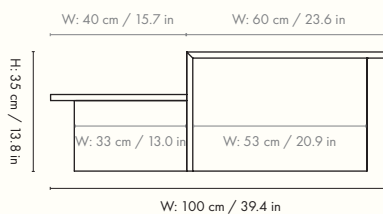

Measurements